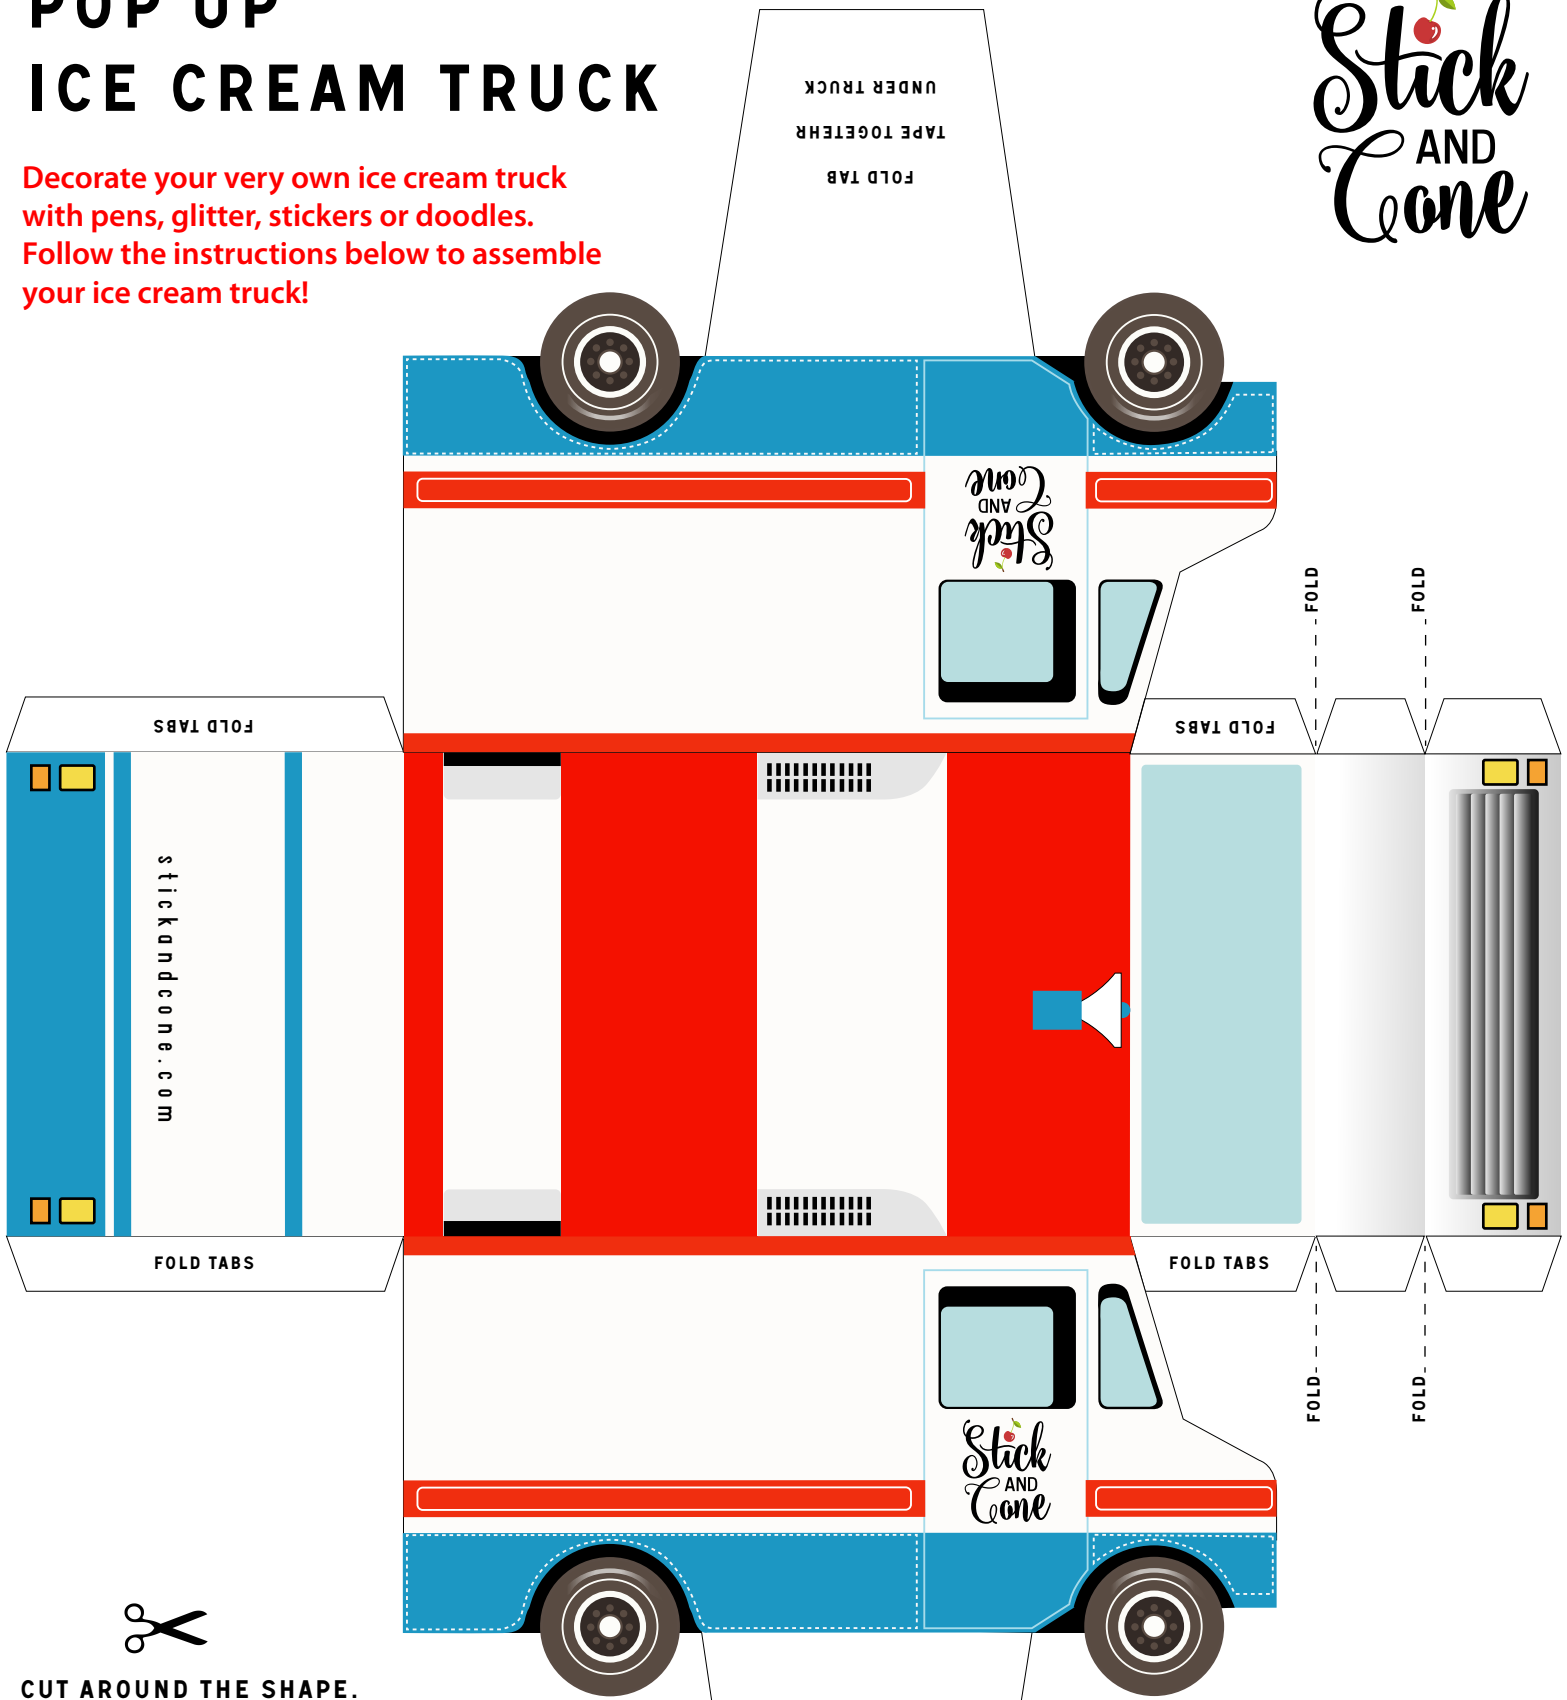

POP UP ICE CREAM TRUCK

Decorate your very own ice cream truck with pens, glitter, stickers or doodles. Follow the instructions below to assemble your ice cream truck!

CUT AROUND THE SHAPE.

FOLD ALL 4 PANELS DOWN
FOLD TABS AND TAPE INSIDE.

FOLD TAB
TAPE TOGETHER
UNDER TRUCK

CUT AROUND THE VENTS
ON THE ROOF OF THE TRUCK
TO POP UP.